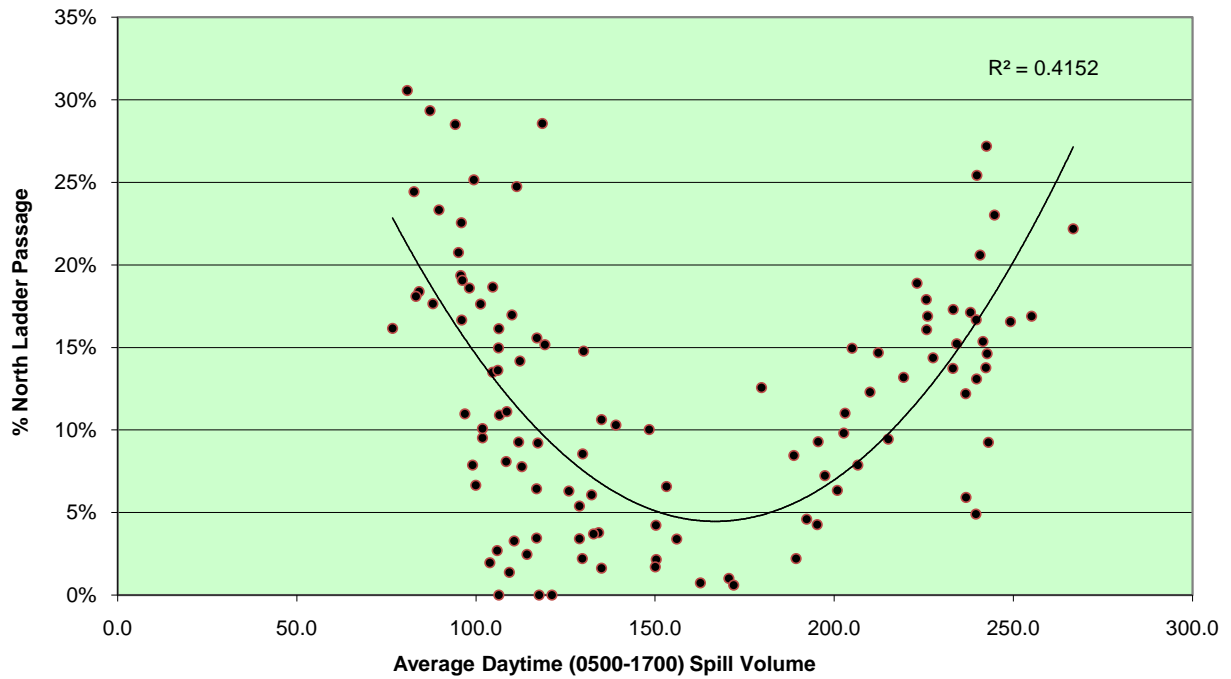

TDA North Ladder Chinook Passage vs. Spill, April 11- June 30, 2010

TDA North Ladder Chinook Passage vs. Spill, April 11-July 31, 2011

TDA North Ladder Sockeye Passage vs. Spill, June 4 - July 31, 2010

TDA North Ladder Sockeye Passage vs. Spill, June 4 - July 31, 2011