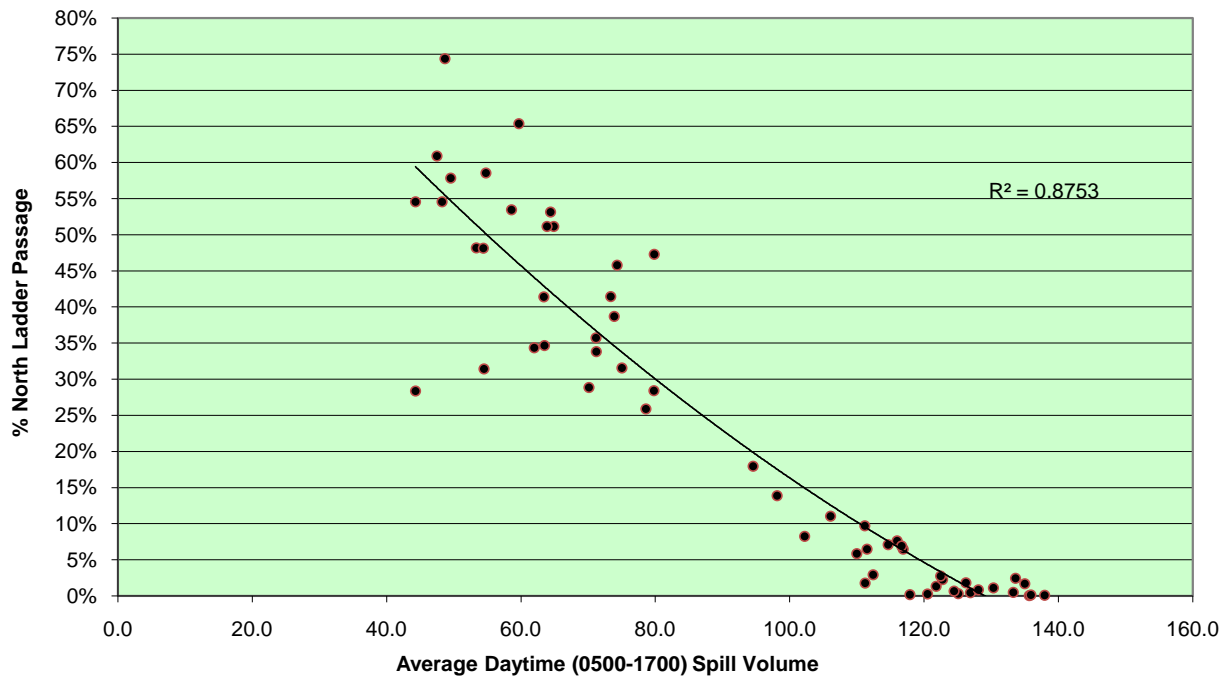

TDA North Ladder Chinook Passage vs. Spill, April 11- June 30, 2010

TDA North Ladder Chinook Passage vs. Spill, April 11-July 31, 2011

TDA North Ladder Sockeye Passage vs. Spill, June 4 - July 31, 2010

TDA North Ladder Sockeye Passage vs. Spill, June 4 - July 31, 2011