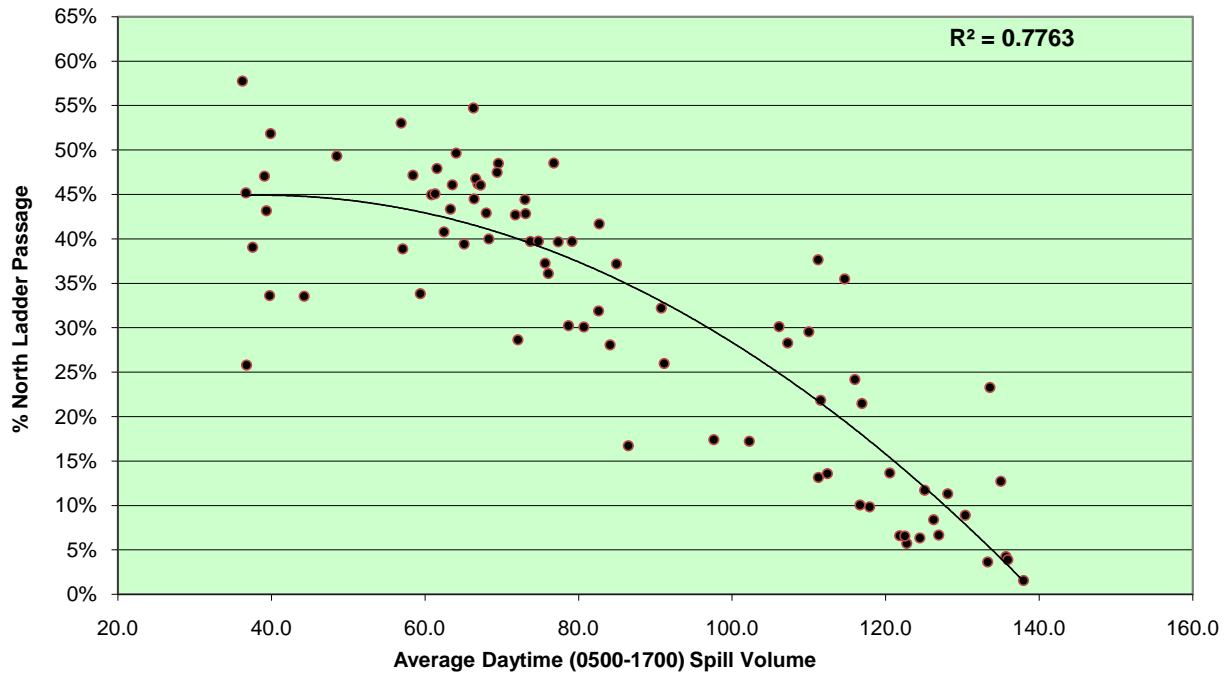

TDA North Ladder Chinook Passage vs. Spill, April 11- June 30, 2010

TDA North Ladder Chinook Passage vs. Spill, April 11-July 31, 2011

TDA North Ladder Sockeye Passage vs. Spill, June 4 - July 31, 2010

TDA North Ladder Sockeye Passage vs. Spill, June 4 - July 31, 2011